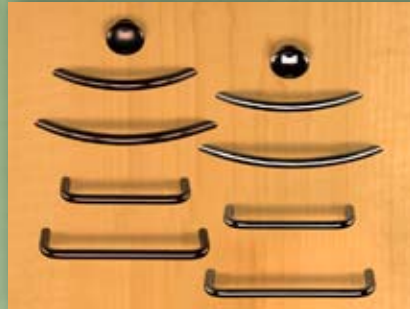

Matching pull handles and knobs available in a variety of finishes from Oil Rubbed Bronze and Black Pearl (above) to other finishes.