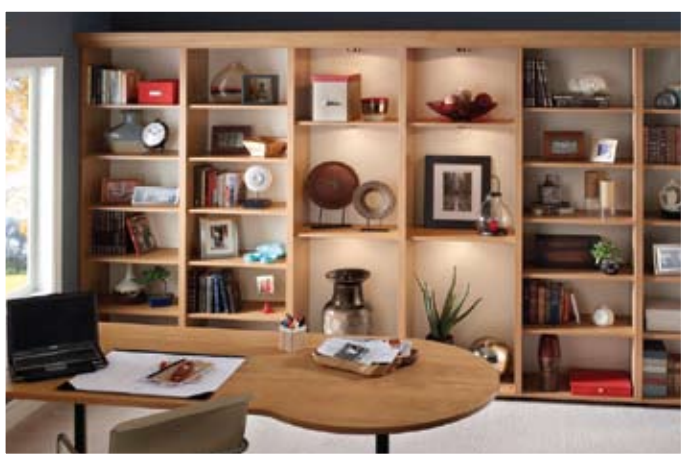

Antique White

Clean White

Warm Cognac

Candlelight

Chocolate Pear

A study in style.

ExecutiveSuite™ The professional solution.

ExecutiveSuite is the choice for business and professional offices. Hard working and built to last, ExecutiveSuite systems feature 16", 24" and 30" cabinets; full-extension drawer slides for easy access to files; full one-inch thick countertops; and fully-adjustable shelves.

Don't forget, your kids work at home too.

Executive Suite™ Quality that respects your bottom line.

As the leader in storage and organization, we've built our reputation on quality and affordability. All ExecutiveSuite systems feature raised panel drawers and doors. Partitions and shelves are a sturdy $\frac{3}{4}$ " inch to hold books, computer equipment, and all those awards from the local Chamber of Commerce. We've done our job to make it easy for you to do yours.

Countertops are a full one-inch thick.

Adjustable shelves.

Tall 80" cabinets with or without full-length doors.

Two standard handle options in black or satin chrome or choose your own style at your local hardware store.