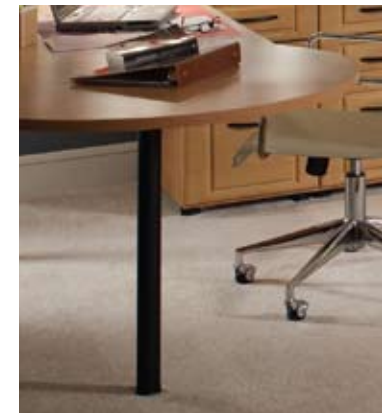

ExecutiveSuite systems are available in five beautiful finishes to complement your style, from timeless and attractive Antique White to deep, rich and luxurious Chocolate Pear. You can complete the look with the handles of your choice in black or satin chrome.

Countertops are a full one-inch thick.

Adjustable shelves.

Tall 80" cabinets with or without full-length doors.

Two standard handle options in black or satin chrome or choose your own style at your local hardware store.