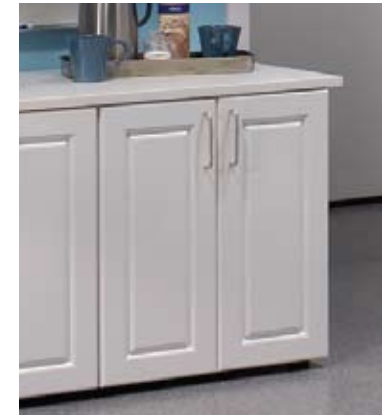

16", 24" and 30" cabinets available.