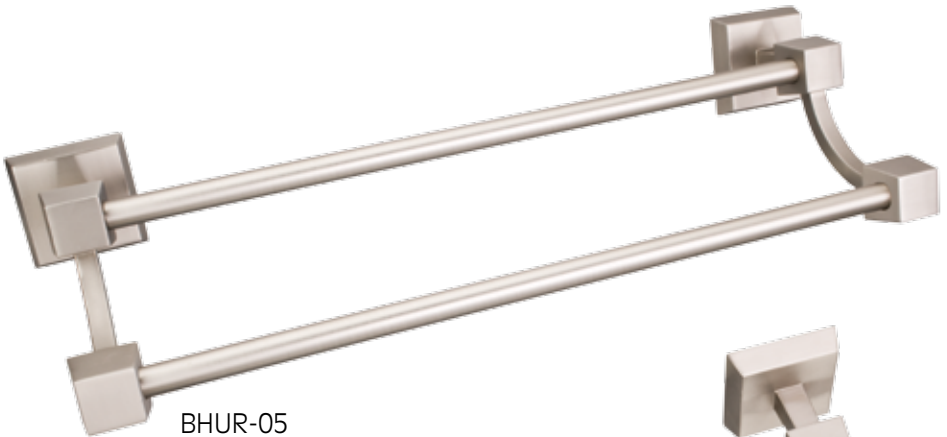

Bath Details by Jeffrey Alexander features the LockSolid™ Leveling System, a patented mounting system that installs in minutes, and is guaranteed to hold once it is locked in place. The installation is easy, and a template and all necessary hardware are included with each piece.

Each collection features towel bars, towel rings, robe hooks, and paper holders. Our paper holders all feature a spring-free pivoting arm – simply lift, insert roll, and return arm to its original position.

BHSM-04  
Towel Bar 24"

BHSM-05  
Double Towel Bar 24"

BHSM-02  
Robe Hook

# VESTRY

Dull Satin Nickel

Bright Nickel Brushed  
with Dull Lacquer

Dark Brushed  
Antique Copper

BHUR-01  
Paper Holder with Pivot Load

BHUR-06  
Towel Ring

BHUR-03  
Towel Bar 18"

BHUR-04  
Towel Bar 24"