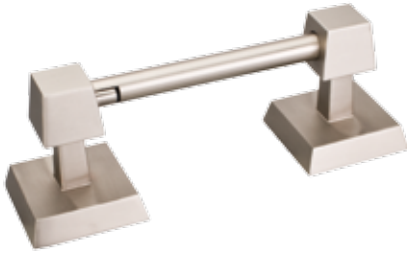

Bath Details by Jeffrey Alexander features the LockSolid™ Leveling System, a patented mounting system that installs in minutes, and is guaranteed to hold once it is locked in place. The installation is easy, and a template and all necessary hardware are included with each piece.

# VESTRY

Dull Satin Nickel

Bright Nickel Brushed  
with Dull Lacquer

Dark Brushed  
Antique Copper

BHUR-01  
Paper Holder with Pivot Load

BHUR-06  
Towel Ring

BHUR-03  
Towel Bar 18"

BHUR-04  
Towel Bar 24"