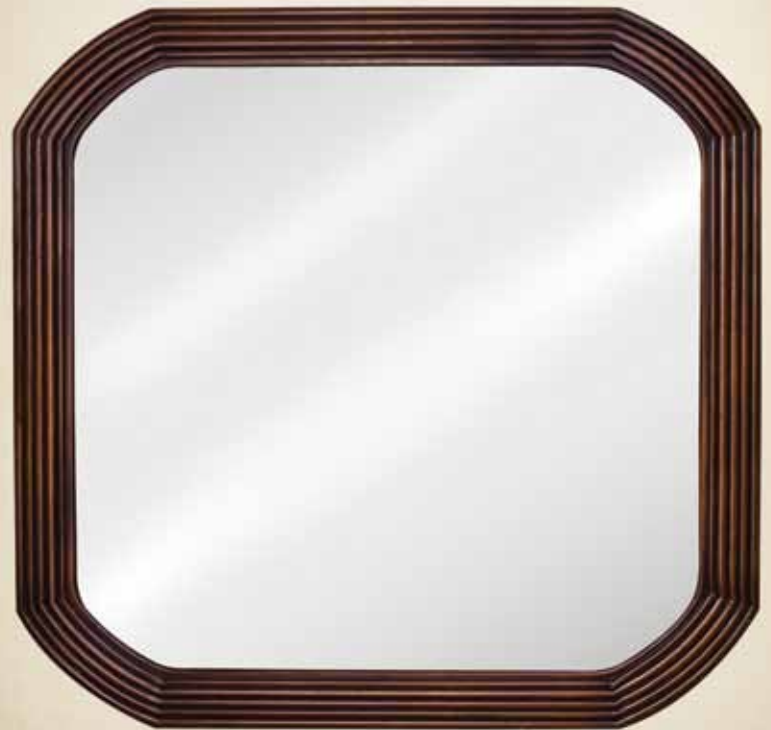

tesla

ELEMENTS

- Walnut finish is created by hand making each vanity unique
- Made of hardwood solids & veneers
- Large compartment for towels and linens
- 2cm black granite top with 15" x 12" white porcelain bowl preinstalled. 2cm black granite backsplash included. Faucet holes cut in a 4" spread.
- Double vanity also available VAN040D-25E

DIMENSIONS:

VANITY:

VAN025E

32" x 21" x 35-3/4"

VAN040D-25E

73-7/8" x 23-1/4" x 37"

Measurements shown are from the widest point on the vanity, not necessarily the vanity top

MIRROR:

MIR025 (With Beveled Glass, Double uses 2 mirrors)

26" x 26"

TOP & BOWL PREMOUNTED:

2cm Black Granite top

H8809 White Porcelain 15" x 12" Bowl