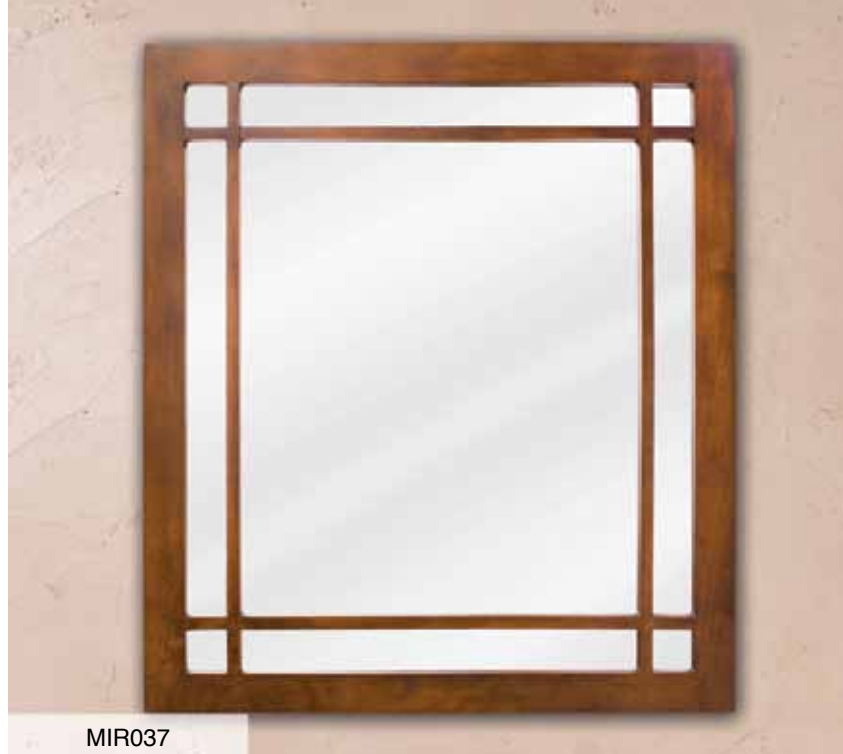

savannah COUNTRY

- Large Cabinet for towels and linens
- Black granite top with bowl hole cut to fit an HR 15" x 12" bowl. Faucet holes cut in an 8" spread
- Coordinating Linen Cabinet and Double Vanity Available