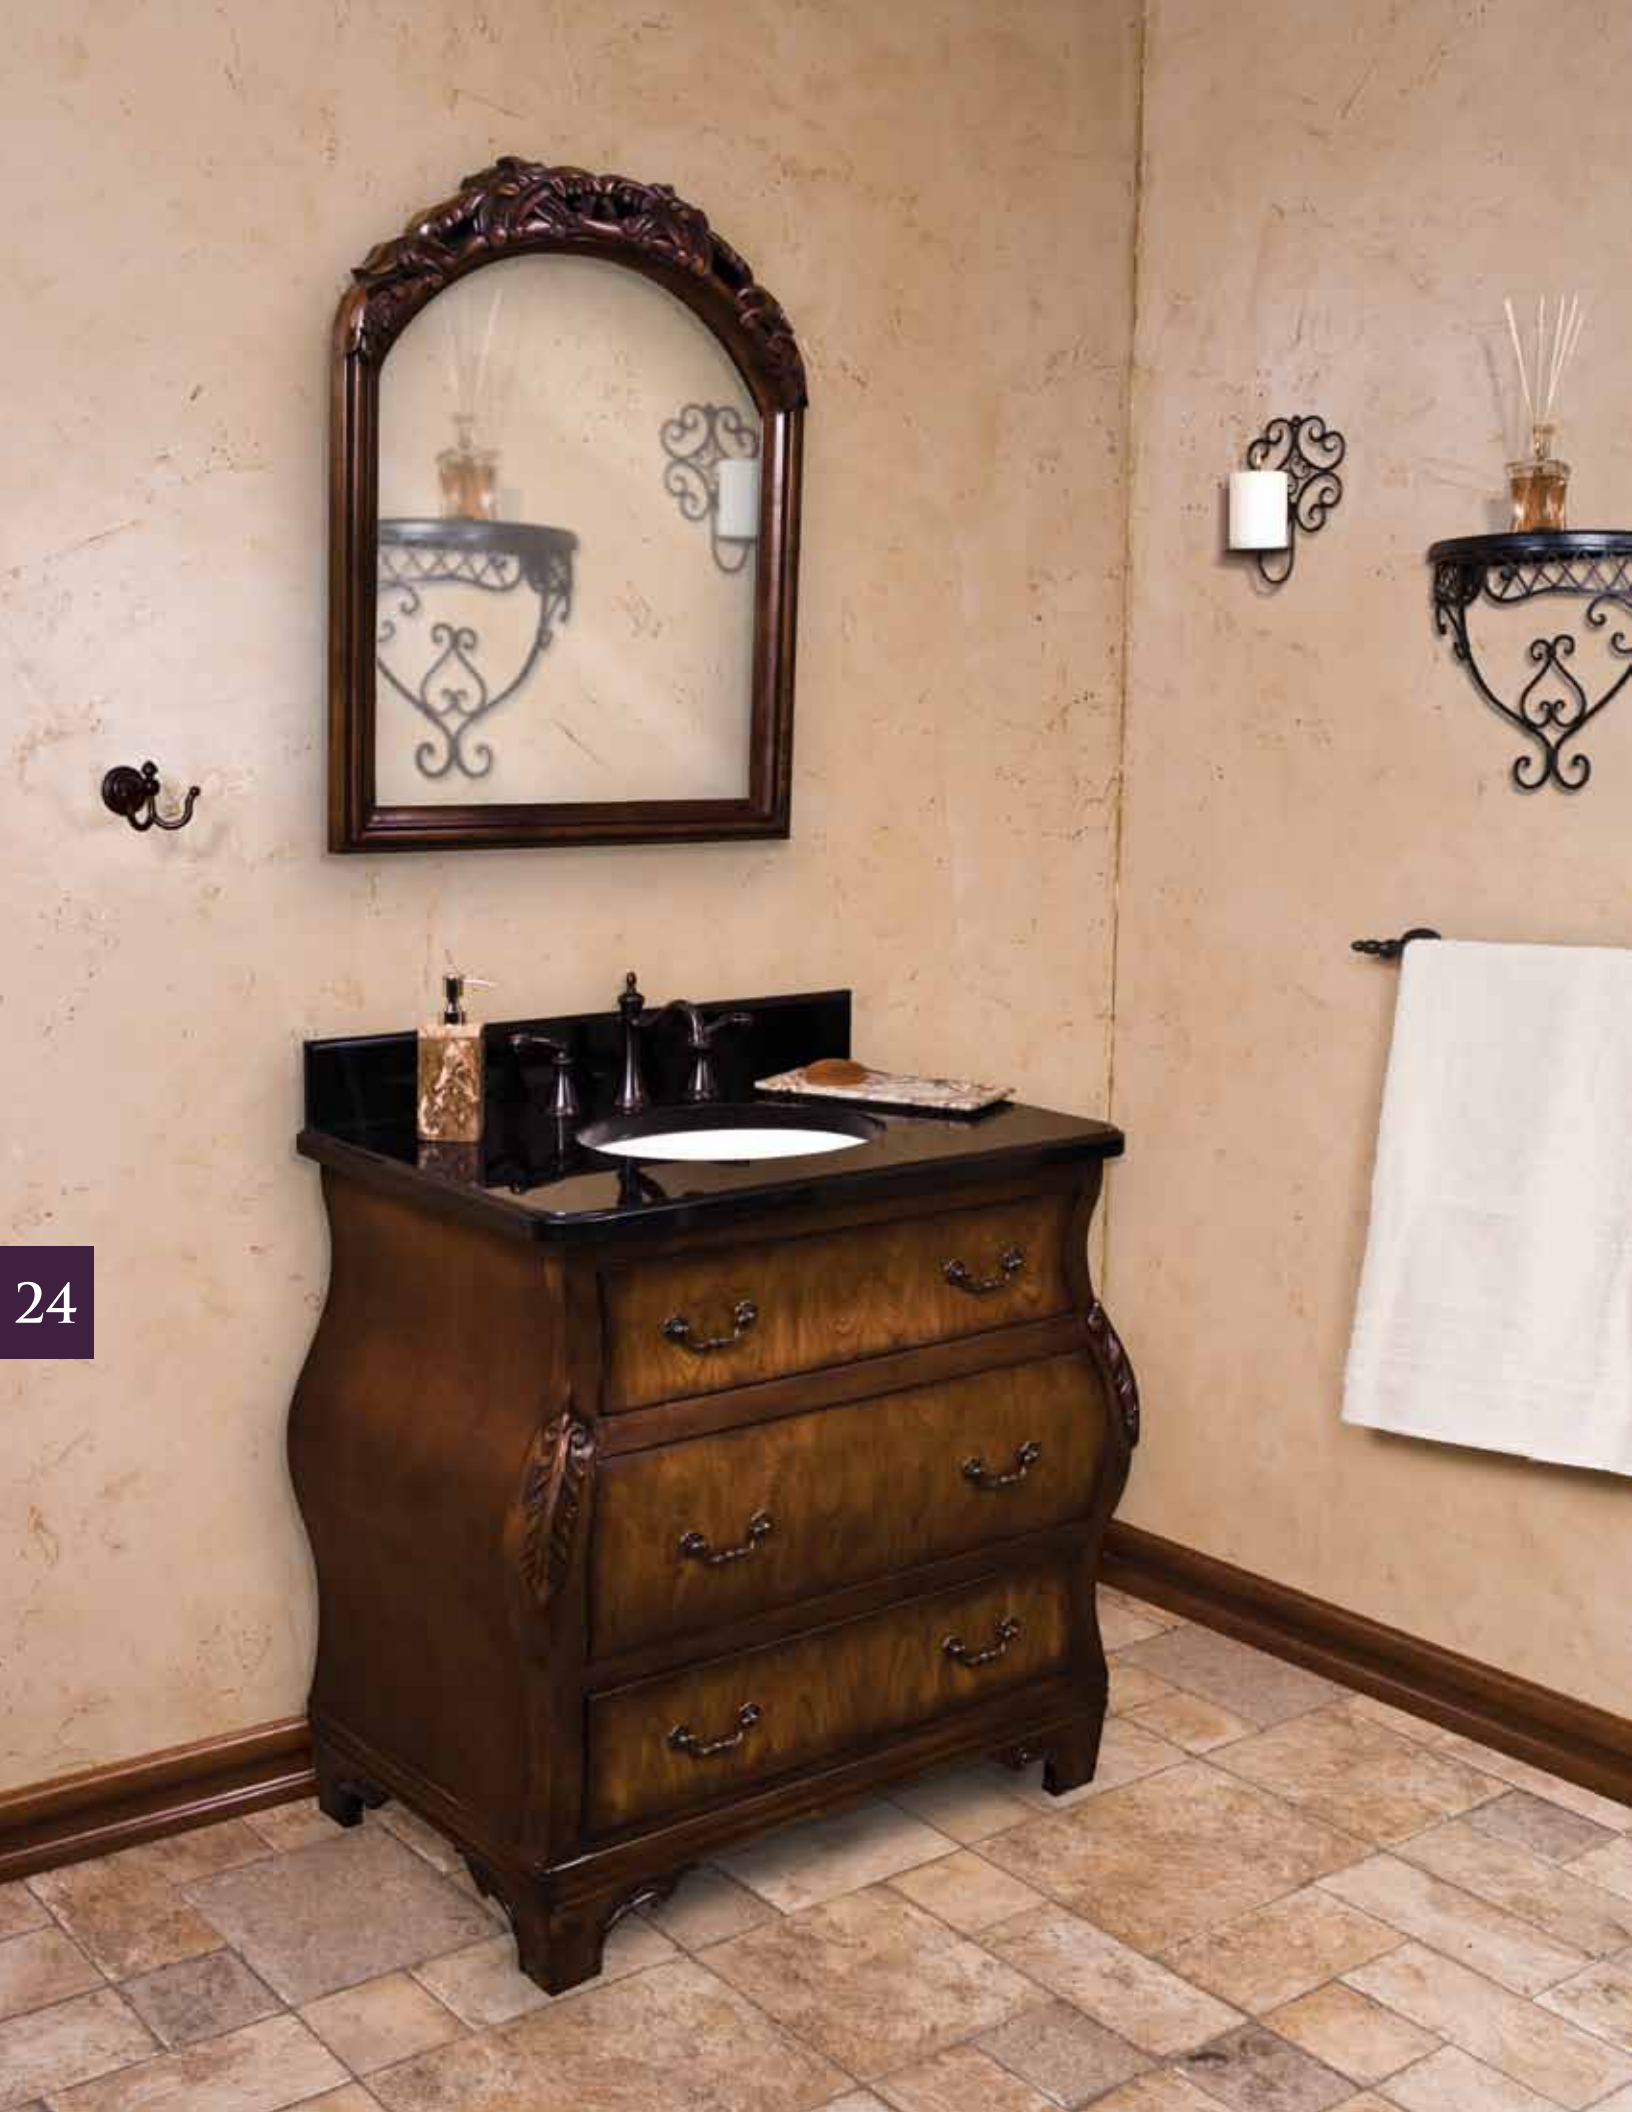

walnut

B O M B E

- Rich walnut finish showcases depth and dimension in the wood
- Features hand-carved botanical details on both vanity and mirror
- Patented fully functional top drawer that contains storage areas on both sides of the bowl
- Patented center drawer that is fitted to plumbing
- Deep Bottom Drawer for towels and linens
- Drawers equipped with ball bearing slides
- Black granite top with bowl hole cut to fit an HR 15" x 12" bowl. Faucet holes cut in an 8" spread