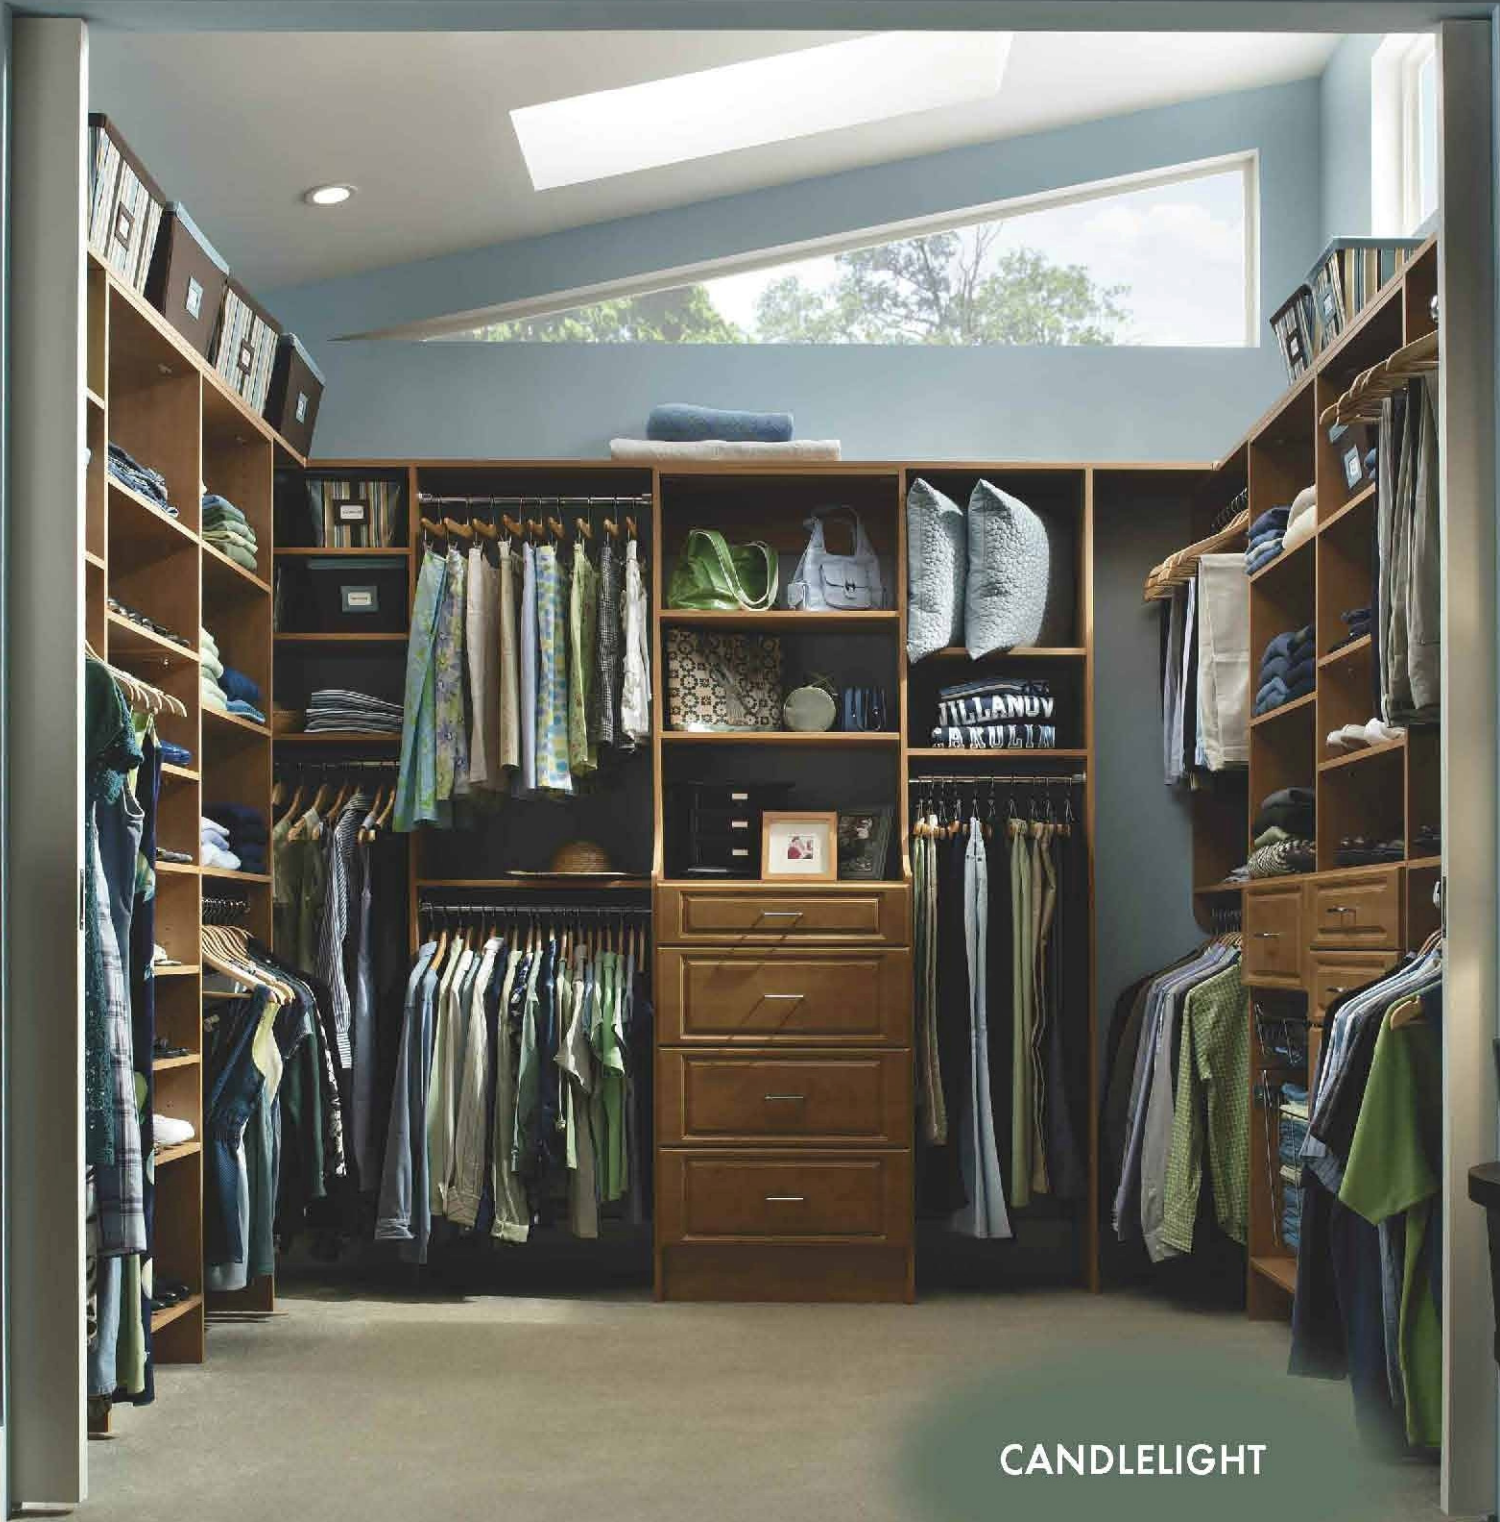

CLOSETMAID

Every home should be a **Master** *Suite*®

CANDLELIGHT

EMERSON

Master the possibilities with **MasterSuite** *Suite*®

It's not only for the master bedroom. A MasterSuite® closet can help a child or teen learn a sense of order at an early age. Whatever the application, MasterSuite® offers the flexibility to meet a wide range of storage needs with style. Now featuring our newest wood grain, Candlelight's rich, vibrant color adds warmth to any room.