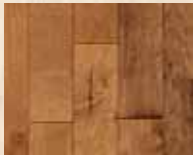

Color-Washed woods.

Amberwood 0557AW

Cinnamon Mist 0557CM

Artesian Classics™ Maple

“Sophisticated”

Step into a world of refined elegance. The delicate wood grain texture of maple hardwood is highlighted by the Color-Wash process to create a masterful floor fashion. Stunning 5" wide planks capture an heirloom quality that transcends time.

Country Natural 0559CN

Pinecone Tan 0559PT

Raisin 0559RA

Barn Brown 0559BB

Artesian Classics – Maple Pinecone Tan
0559PT

ROBBINS

from  Armstrong

Fine Hardwood Flooring