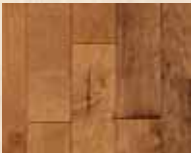

Color-Washed woods.

Amberwood 0557AW

Cinnamon Mist 0557CM

Artesian Classics™ Maple

“Sophisticated”

Step into a world of refined elegance. The delicate wood grain texture of maple hardwood is highlighted by the Color-Wash process to create a masterful floor fashion. Stunning 5" wide planks capture an heirloom quality that transcends time.

Country Natural 0559CN

Pinecone Tan 0559PT

Raisin 0559RA

Barn Brown 0559BB

Artesian Classics – Maple Pinecone Tan
0559PT

ROBBINS[®]
from 

Fine Hardwood Flooring

All trademarks owned by Armstrong Hardwood Flooring Company.